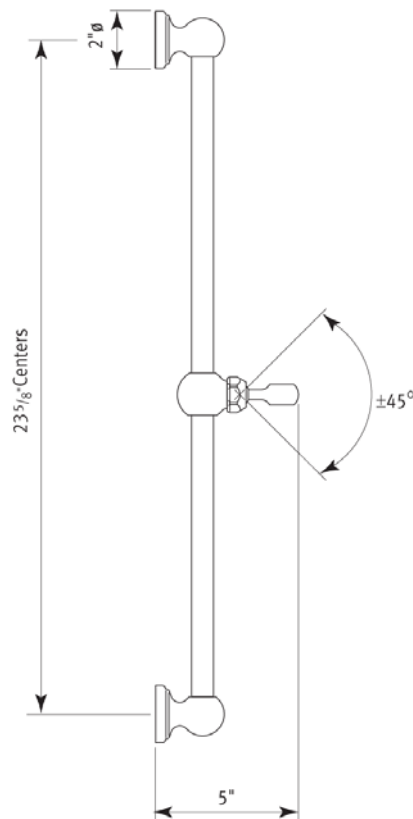

## 24" Sliding Rail

ROHL Perrin & Rowe Bath

#### FEATURES

- Solid Brass
- Adjustable Sliding rail with lever handle
- Handshower holder adjustable  $\pm 45^\circ$
- 23 5/8" centers
- Use with Perrin & Rowe hoses only

## U.5540 Spare Parts